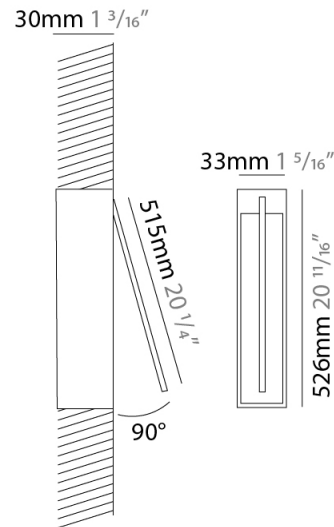

PROJECT
TYPE
SPECIFIER
QUANTITY
DATE

SPILLO 1 ROD RECESSED

D46007- -

base number   Color   Finish
Temperature   Options

1. To build a product code in our configurator select the specify button on the base model # product page
2. To build a manual product code on this datasheet choose from the options listed below in blue font and add the suffix to the base model #

GENERAL

Series: Spillo
Subseries: Spillo 1 Rod
Brand: Icone
Division: Design
Mounting Type: Recessed
Mounting Location: Wall
Subcategory: Ambient

PHYSICAL

Shape: Rectangle
Width (mm): 33
Width (in): 1 ⁵/₁₆
Height (mm): 526
Height (in): 20 ¹¹/₁₆
Min. Recessing Depth (mm): 30
Min. Recessing Depth (in): 1 ³/₁₆
Light Distribution: Adjustable
Fixture Finish: WHI / BLK / CHR / BGD
Fixture Material: Brass

ELECTRICAL

Lamp Type: LED
Total Output Wattage (W): 6.6
Dimming: 0-10V Dimming
Driver Included: No
Driver Location: Remote
Driver Type: Constant Voltage - 120 / 277Vac
Driver Class: Class 2
Input Voltage (V): 120 - 277
Output Voltage (V): 12
Upon Request: (Not included, see components) 0-10Vdc dimming / 277Vac

LED

Color Temperature (°K): 2700 / 3000
Nominal Lumen (lm): 550
CRI: >90 CRI
Lamp Life (hrs): 50000

OPTICAL

Adjustability: Tilt 120°

RATINGS AND CERTIFICATIONS

Certified By: Certified for North American Standards
IP rating: IP20